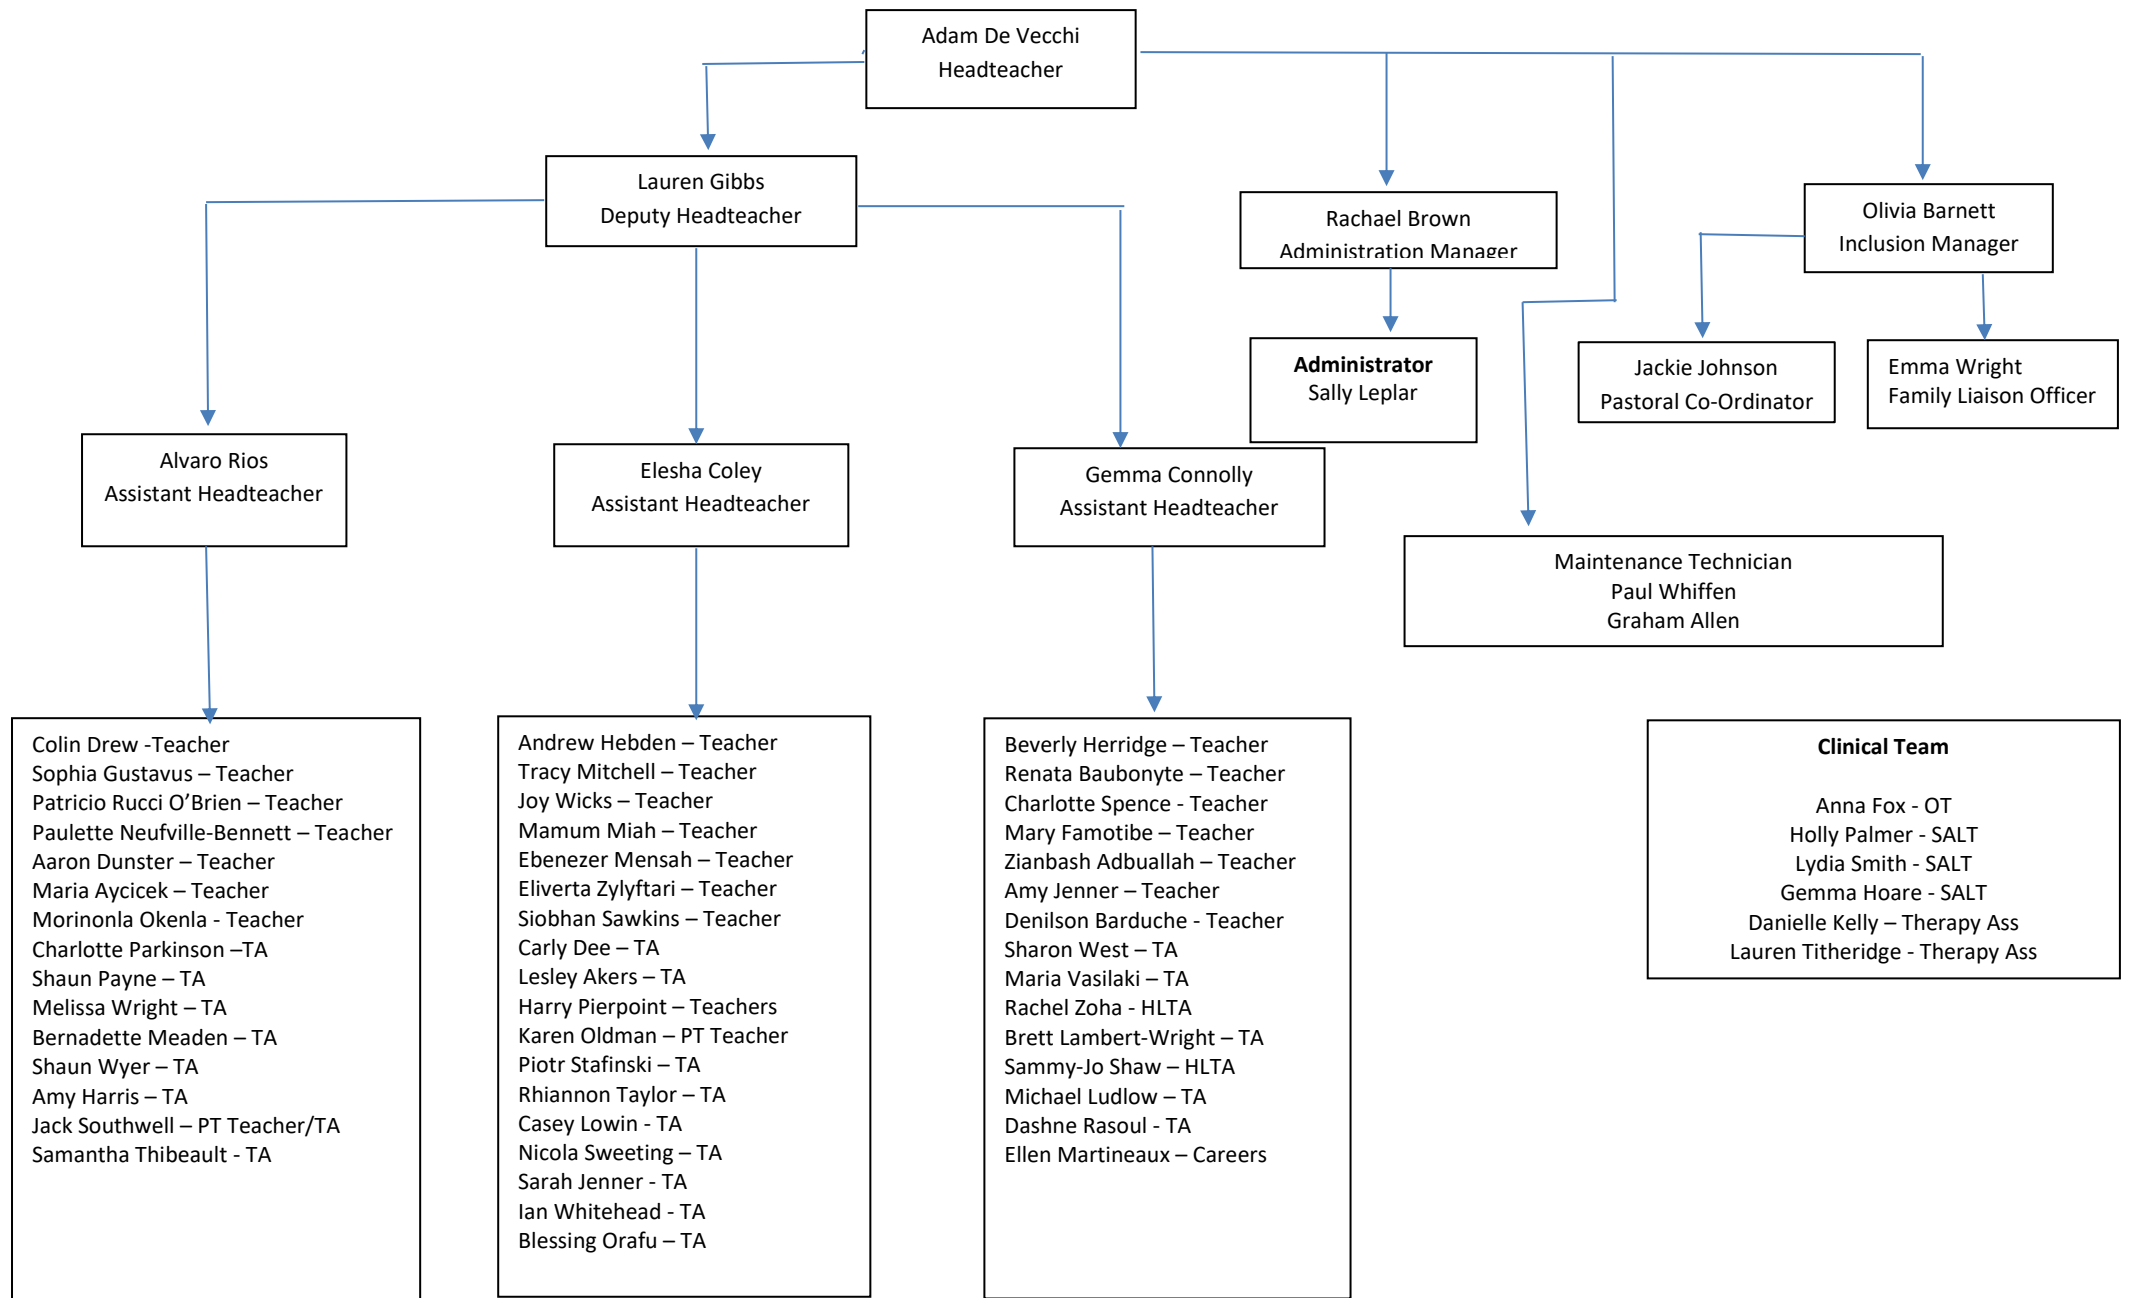

# BASTON HOUSE SCHOOL ORGANISATIONAL CHART – ACADEMIC YEAR 2020/21

Adam De Vecchi  
Headteacher

Lauren Gibbs  
Deputy Headteacher

Rachael Brown  
Administration Manager

Olivia Barnett  
Inclusion Manager

Alvaro Rios  
Assistant Headteacher

- Clinical Team**
- Anna Fox - OT
  - Holly Palmer - SALT
  - Lydia Smith - SALT
  - Gemma Hoare - SALT
  - Danielle Kelly – Therapy Ass
  - Lauren Titheridge - Therapy Ass